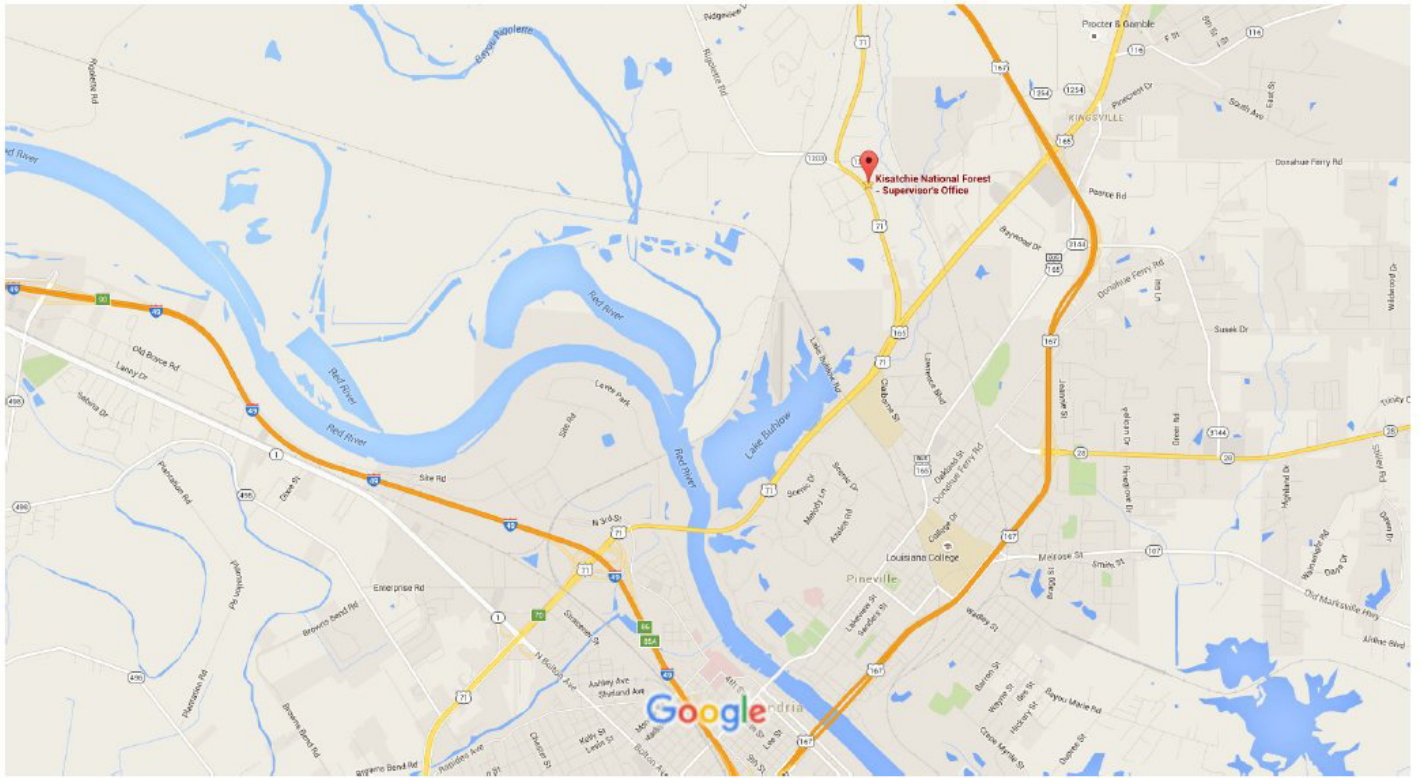

Google Maps Kisatchie National Forest - Supervisor's Office

Map data ©2016 Google 2000 ft

Link: <https://goo.gl/maps/1x7YG9rqmAP2>